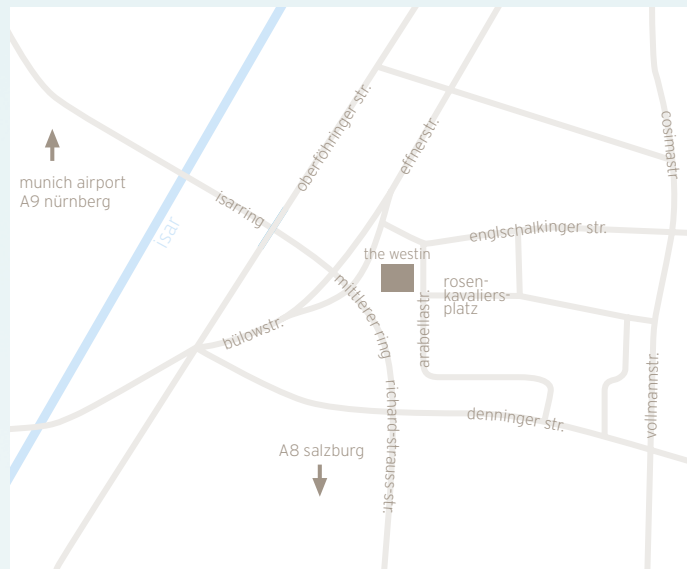

### Coming from Munich International Airport and from the autobahn A9/Nürnberg:

Starting from the airport, take the ramp onto the autobahn A92 (toward Munich). Turn off at the interchange Neufahrn and merge onto A9/München. Take the exit Föhringer Ring and follow the road until you get to Bogenhausen. Take the exit and turn left onto Effnerstrasse (junction Effnerplatz). Turn left again onto Engschalkinger Strasse. Turn right at Arabellastrasse.

### Coming from the autobahn A8/Salzburg:

Merge onto Mittlerer Ring Ost. Continue onto Innsbrucker Ring and Leuchtenbergring until you get to the Richard-Strauss-Tunnel. Take the exit Denninger Strasse. Turn right at Arabellastrasse.

### Coming from the autobahn A95/Garmisch-Partenkirchen:

Merge onto Mittlerer Ring Süd and follow the signs for the autobahn A94/Passau. Continue onto Innsbrucker Ring and Leuchtenbergring until you get to the Richard-Strauss-Tunnel. Take the exit Denninger Strasse. Turn right at Arabellastrasse.

### Coming from the autobahn A96/Lindau:

Merge onto Mittlerer Ring and follow the signs for the autobahn A9/Nürnberg. Continue onto Petuelring and Isarring. Take the exit Bogenhausen and turn left at the second set of lights (Effnerplatz). Continue onto Effnerstrasse and turn right again onto Engschalkinger Strasse. Turn right at Arabellastrasse.