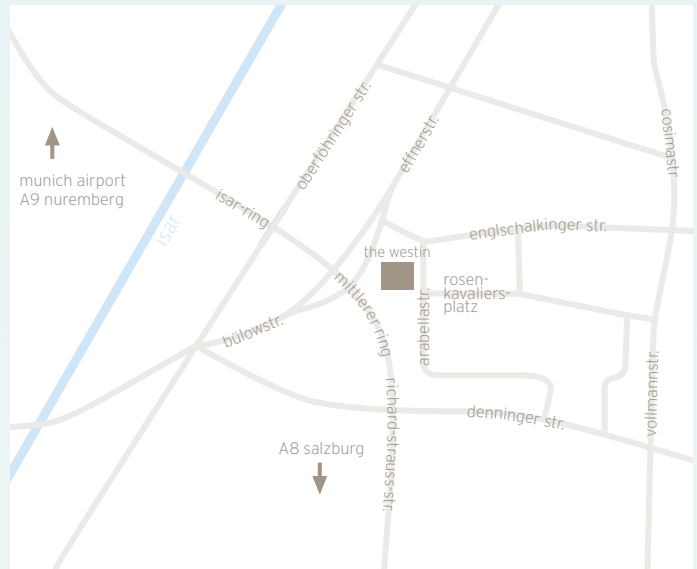

GPS: 48.15 (48°9') 11.62 (11°37')

By car

Coming from the motorway Stuttgart A8 go straight until "Verdistrasse" pass the "Botanischer Garten" and follow the direction motorway Nuremberg. When you reach the "Mittlerer Ring" go ahead until "Petuelring" and "Isarring" until you get to the district Bogenhausen. At the "Effnerplatz" turn left to the "Effnerstrasse" and immediately turn right into the "Engschalkinger Strasse". The first road on the right hand side is called "Arabellastrasse".

Coming from the motorway Salzburg A8 go straight until you reach the "Mittlerer Ring Ost" follow the "Innsbrucker Ring", "Leuchtenberggring", "Richard-Strauss-Strasse", until you get to the district Bogenhausen. At the "HypoVereinsbank" building turn right into the "Denninger Strasse". At the third traffic light turn left into the "Arabellastrasse".

Coming from the motorway Garmisch A95 go straight until you reach the "Mittlerer Ring Süd" and follow the direction motorway Passau. Follow the "Innsbrucker Ring", "Leuchtenberggring", "Richard-Strauss-Strasse", until you get to the district Bogenhausen. At the "HypoVereinsbank" building turn right into the "Denninger Strasse". At the third traffic light turn left into the "Arabellastrasse".

Coming from the motorway Lindau A96 you reach automatically the "Mittlerer Ring". You follow the direction to motorway Nuremberg passing by the "Olympiapark". Follow "Petuelring" and "Isarring" until you reach the district Bogenhausen. At the "Effnerplatz" turn left into the "Effnerstrasse" and immediately turn right into the "Engschalkinger Strasse". The first road on the right hand side is called "Arabellastrasse".